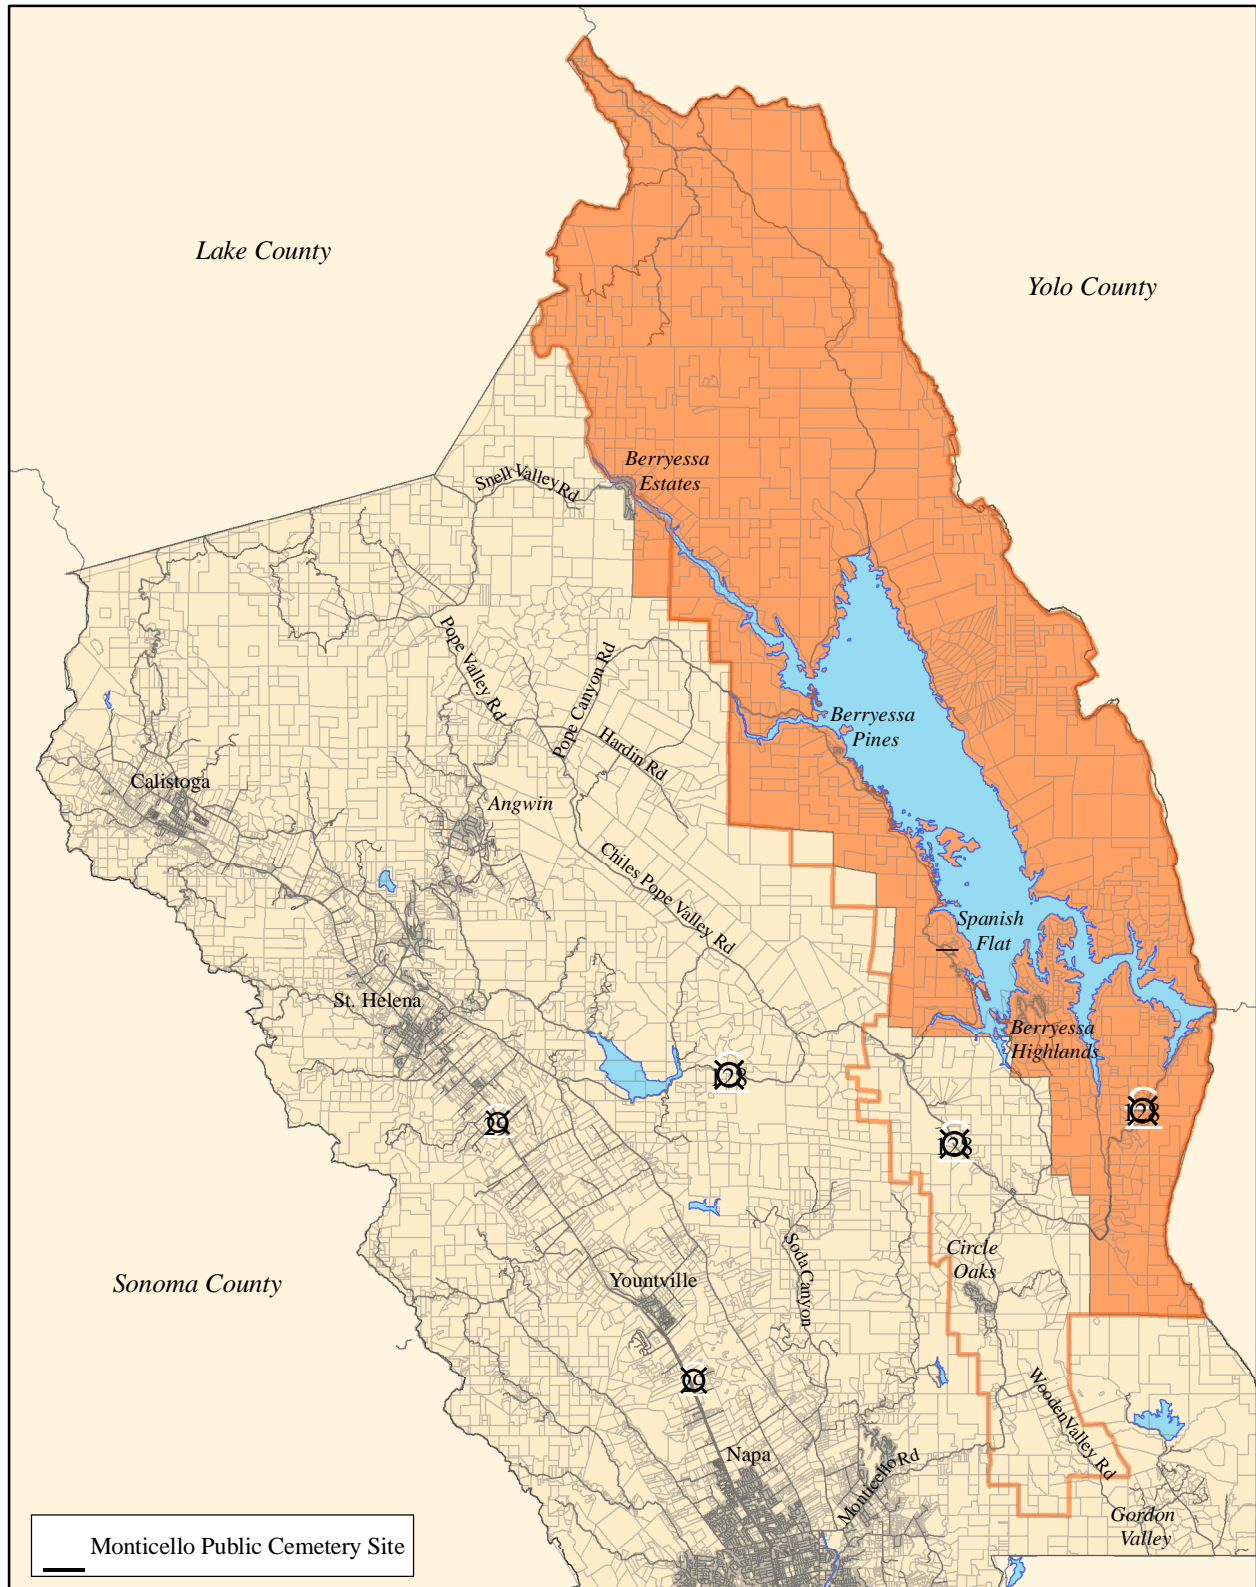

Monticello Public Cemetery District

Monticello Public Cemetery Site

Legend

-  Monticello Public Cemetery District
-  Monticello Public Cemetery District Sphere of Influence

September 15, 2008
Prepared by KS