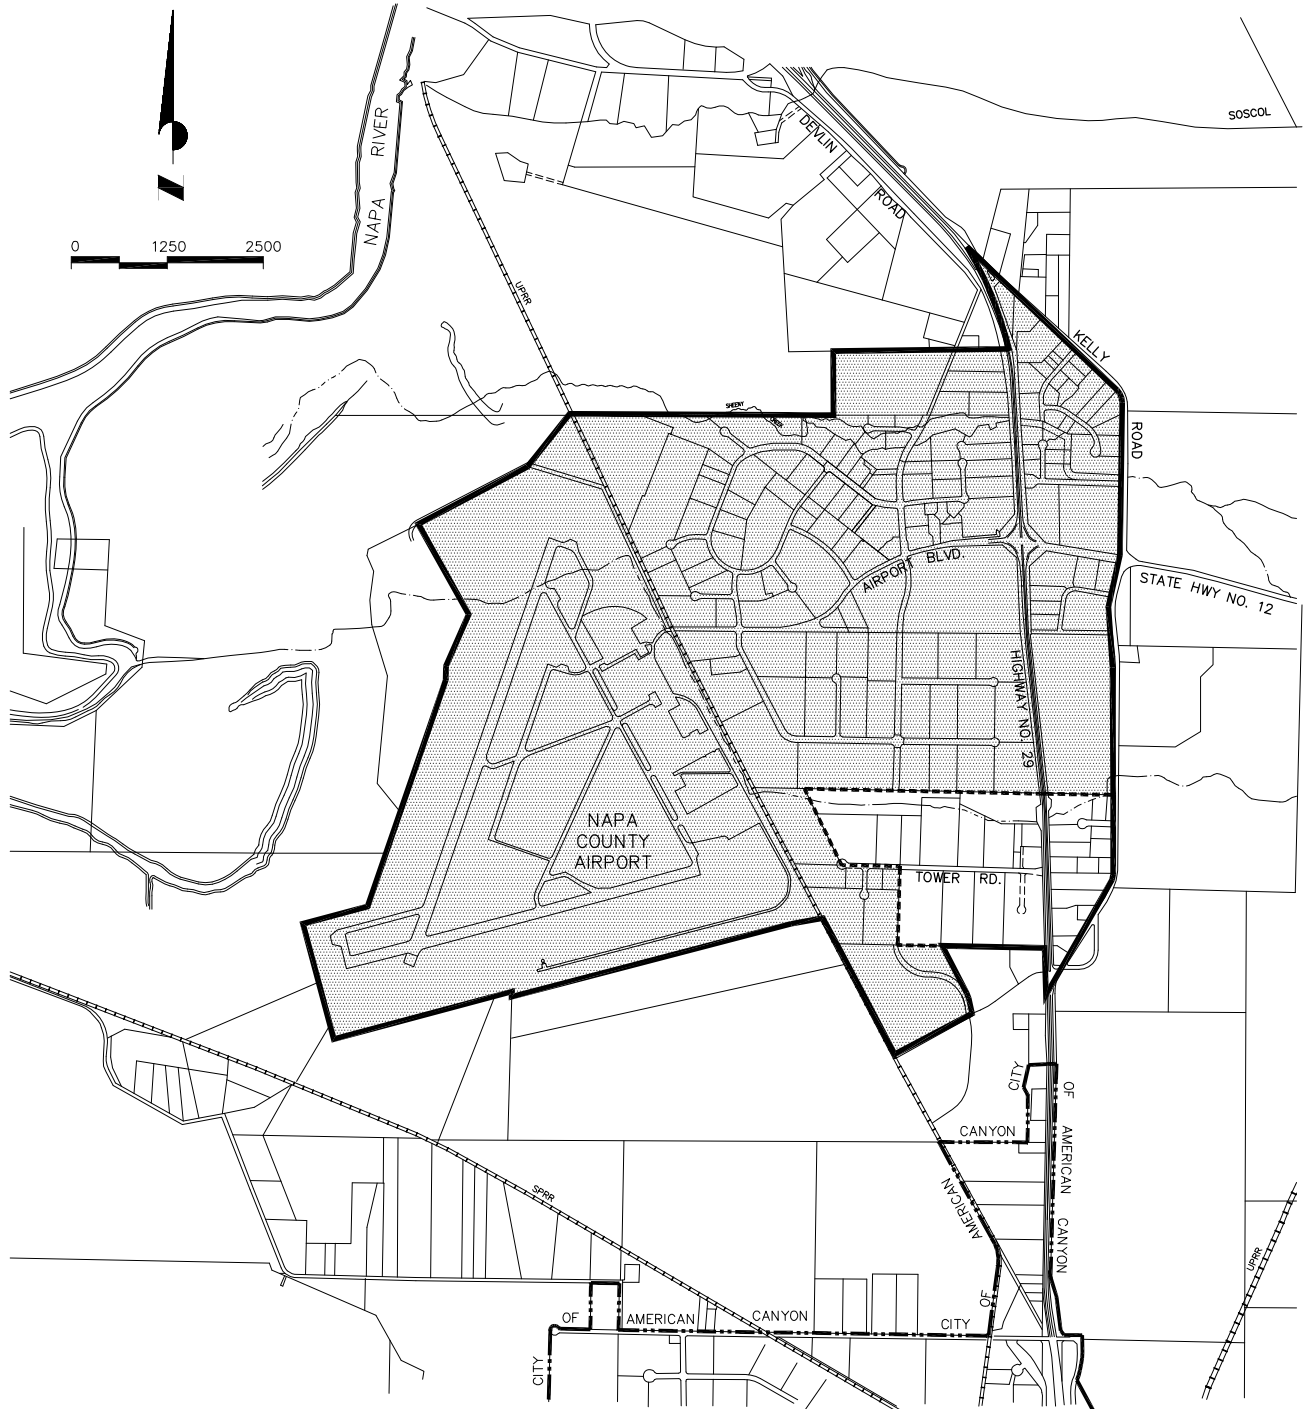

# COUNTY OF NAPA COUNTY SERVICE AREA 3 ASSESSMENT DISTRICT BENEFIT ZONE 1

APRIL 2019

**LEGEND**

-  CSA 3 ASSESSMENT DISTRICT BOUNDARY
-  ZONE BOUNDARY
-  ZONE 1 - STREET LANDSCAPING

# COUNTY OF NAPA ASSESSMENT DISTRICT COUNTY SERVICE AREA 3 BENEFIT ZONE 2 APRIL 2019

**LEGEND**

-  CSA 3 ASSESSMENT DISTRICT BOUNDARY
-  ZONE BOUNDARY
-  ZONE 2 - FIRE PROTECTION

# COUNTY OF NAPA ASSESSMENT DISTRICT COUNTY SERVICE AREA 3 BENEFIT ZONE 3

APRIL 2019

**LEGEND**

-  CSA 3 ASSESSMENT DISTRICT BOUNDARY
-  ZONE 3 - STREET SWEEPING & STREET LIGHTING