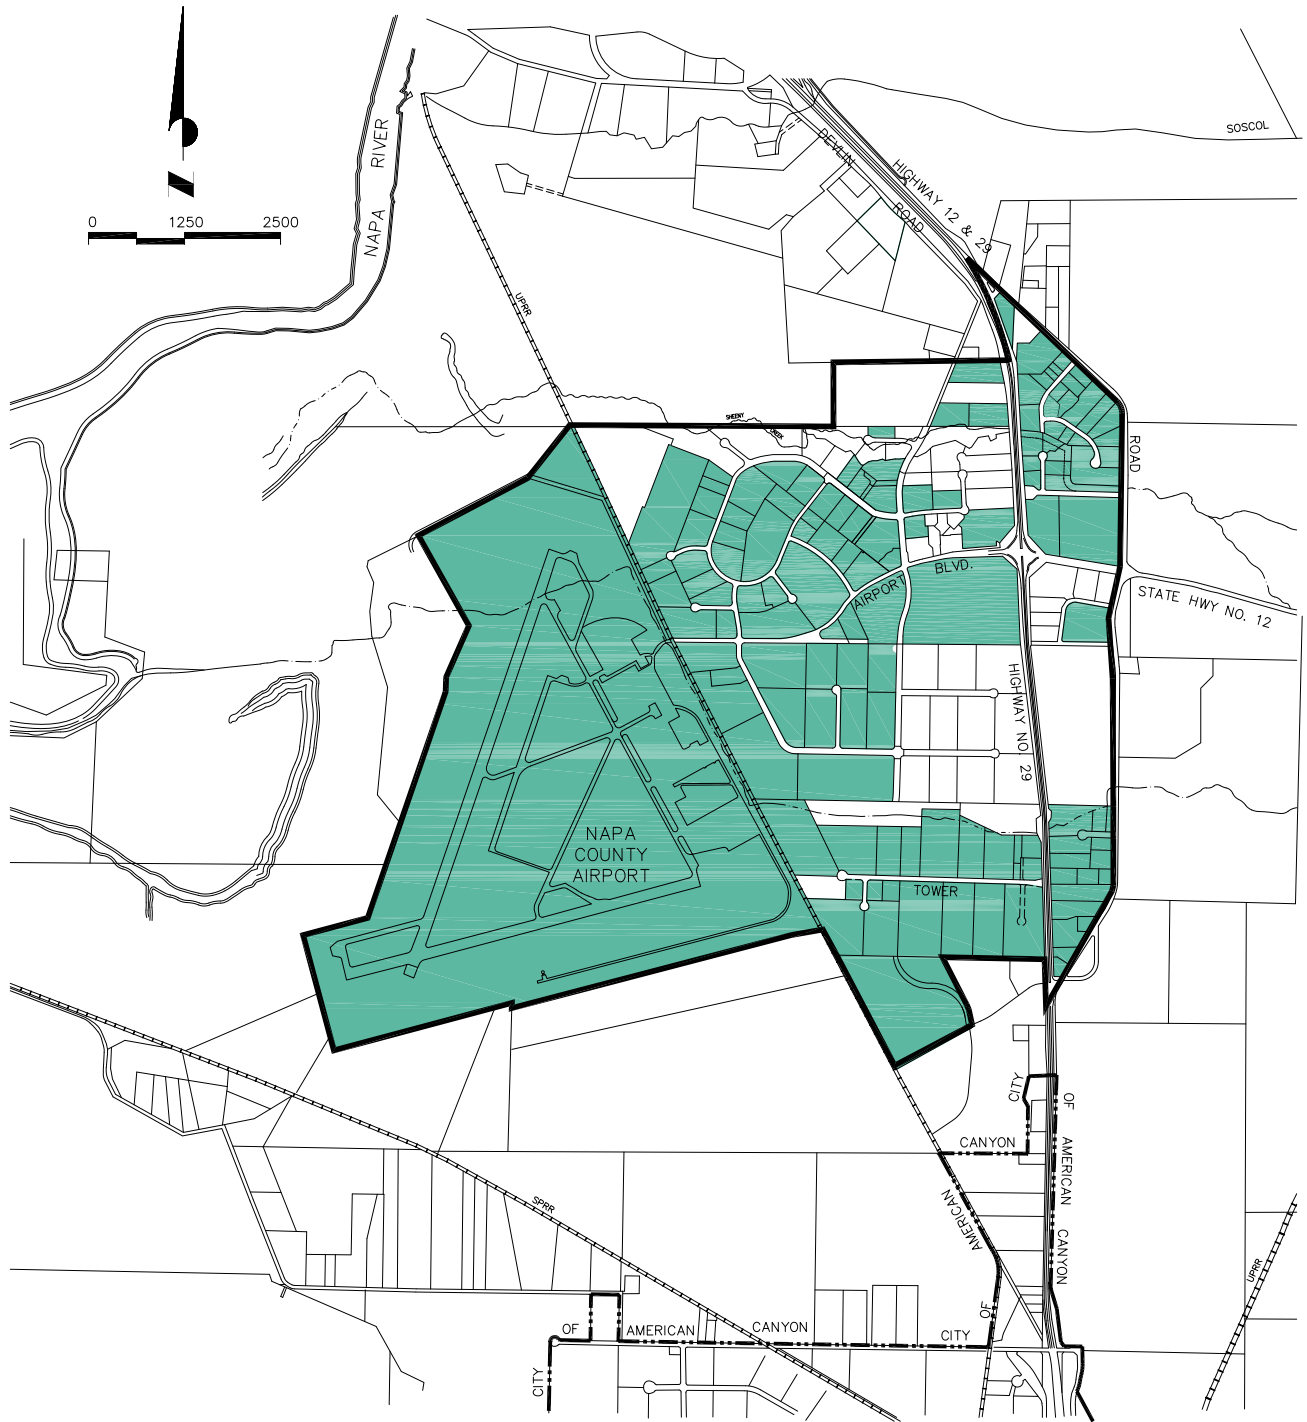

# COUNTY OF NAPA COUNTY SERVICE AREA 3 ASSESSMENT DISTRICT BENEFIT ZONE 1

APRIL 2019

**LEGEND**

-  CSA 3 ASSESSMENT DISTRICT BOUNDARY
-  ZONE BOUNDARY
-  ZONE 1 - STREET LANDSCAPING

# COUNTY OF NAPA ASSESSMENT DISTRICT COUNTY SERVICE AREA 3 BENEFIT ZONE 2 APRIL 2019

**LEGEND**

-  CSA 3 ASSESSMENT DISTRICT BOUNDARY
-  ZONE BOUNDARY
-  ZONE 2 - FIRE PROTECTION

# COUNTY OF NAPA ASSESSMENT DISTRICT COUNTY SERVICE AREA 3 BENEFIT ZONE 3

APRIL 2019

**LEGEND**

-  CSA 3 ASSESSMENT DISTRICT BOUNDARY
-  ZONE 3 - STREET SWEEPING & STREET LIGHTING