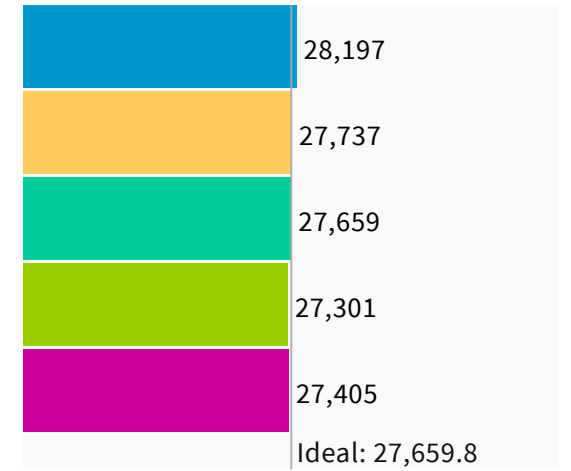

Population | Data Layers | Evaluation

Population Balance

Uses adjusted 2020 Decennial Census population with processing by Redistricting Partners on 2020 Blocks.

UNASSIGNED POPULATION: 0

MAX. POPULATION DEVIATION: 1.94%