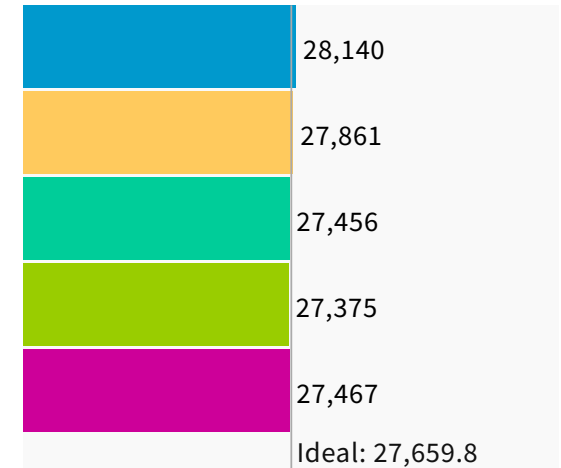

Population | Data Layers | Evaluation

Population Balance

Uses adjusted 2020 Decennial Census population with processing by Redistricting Partners on 2020 Blocks.

UNASSIGNED POPULATION: 0

MAX. POPULATION DEVIATION: 1.74%