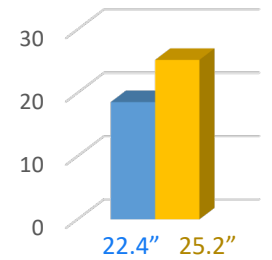

PRECIPITATION TOTALS: August 2022

Mt. St. Helena

Angwin

Mt. Veeder

Mt. George

Napa City Corp
Yard

Site	Total Rain fall to date	Annual Average
Mt . Veeder	42.2	46.5
Mt . St Helena	32.5	49.3
Angwin	36.9	38.5
Mt George	22.4	25.2
Napa City Corp Yard	22.2	26

Legend

Blue Bar: Precipitation to date in inches

Gold Bar: Average annual precipitation in inches