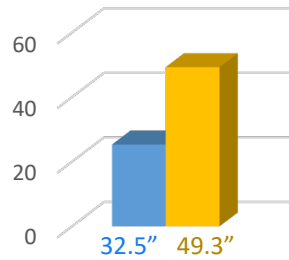

PRECIPITATION TOTALS: August 2022

Mt. St. Helena

Angwin

Mt. Veeder

Mt. George

Napa City Corp
Yard

Site	Total Rain fall to date	Annual Average
Mt . Veeder	42.2	46.5
Mt . St Helena	32.5	49.3
Angwin	36.9	38.5
Mt George	22.4	25.2
Napa City Corp Yard	22.2	26

Legend

Blue Bar: Precipitation to date in inches

Gold Bar: Average annual precipitation in inches