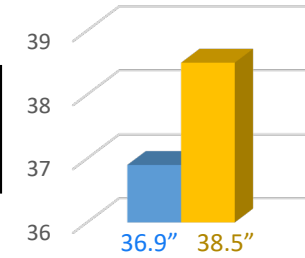

PRECIPITATION TOTALS: August 2022

Mt. St. Helena

Angwin

Mt. Veeder

Mt. George

Napa City Corp
Yard

Site	Total Rain fall to date	Annual Average
Mt . Veeder	42.2	46.5
Mt . St Helena	32.5	49.3
Angwin	36.9	38.5
Mt George	22.4	25.2
Napa City Corp Yard	22.2	26

Legend

Blue Bar: Precipitation to date in inches

Gold Bar: Average annual precipitation in inches