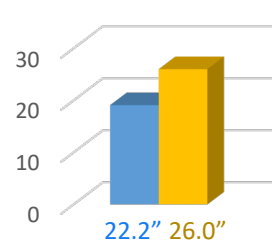

PRECIPITATION TOTALS: August 2022

Mt. St. Helena

Angwin

Mt. Veeder

Mt. George

Napa City Corp
Yard

Site	Total Rain fall to date	Annual Average
Mt . Veeder	42.2	46.5
Mt . St Helena	32.5	49.3
Angwin	36.9	38.5
Mt George	22.4	25.2
Napa City Corp Yard	22.2	26

Legend

Blue Bar: Precipitation to date in inches

Gold Bar: Average annual precipitation in inches