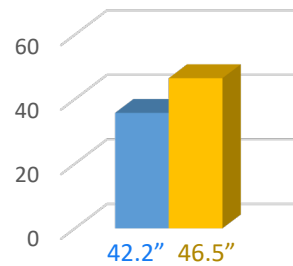

PRECIPITATION TOTALS: August 2022

Mt. St. Helena

Angwin

Mt. Veeder

Mt. George

Napa City Corp
Yard

Site	Total Rain fall to date	Annual Average
Mt . Veeder	42.2	46.5
Mt . St Helena	32.5	49.3
Angwin	36.9	38.5
Mt George	22.4	25.2
Napa City Corp Yard	22.2	26

Legend

Blue Bar: Precipitation to date in inches

Gold Bar: Average annual precipitation in inches